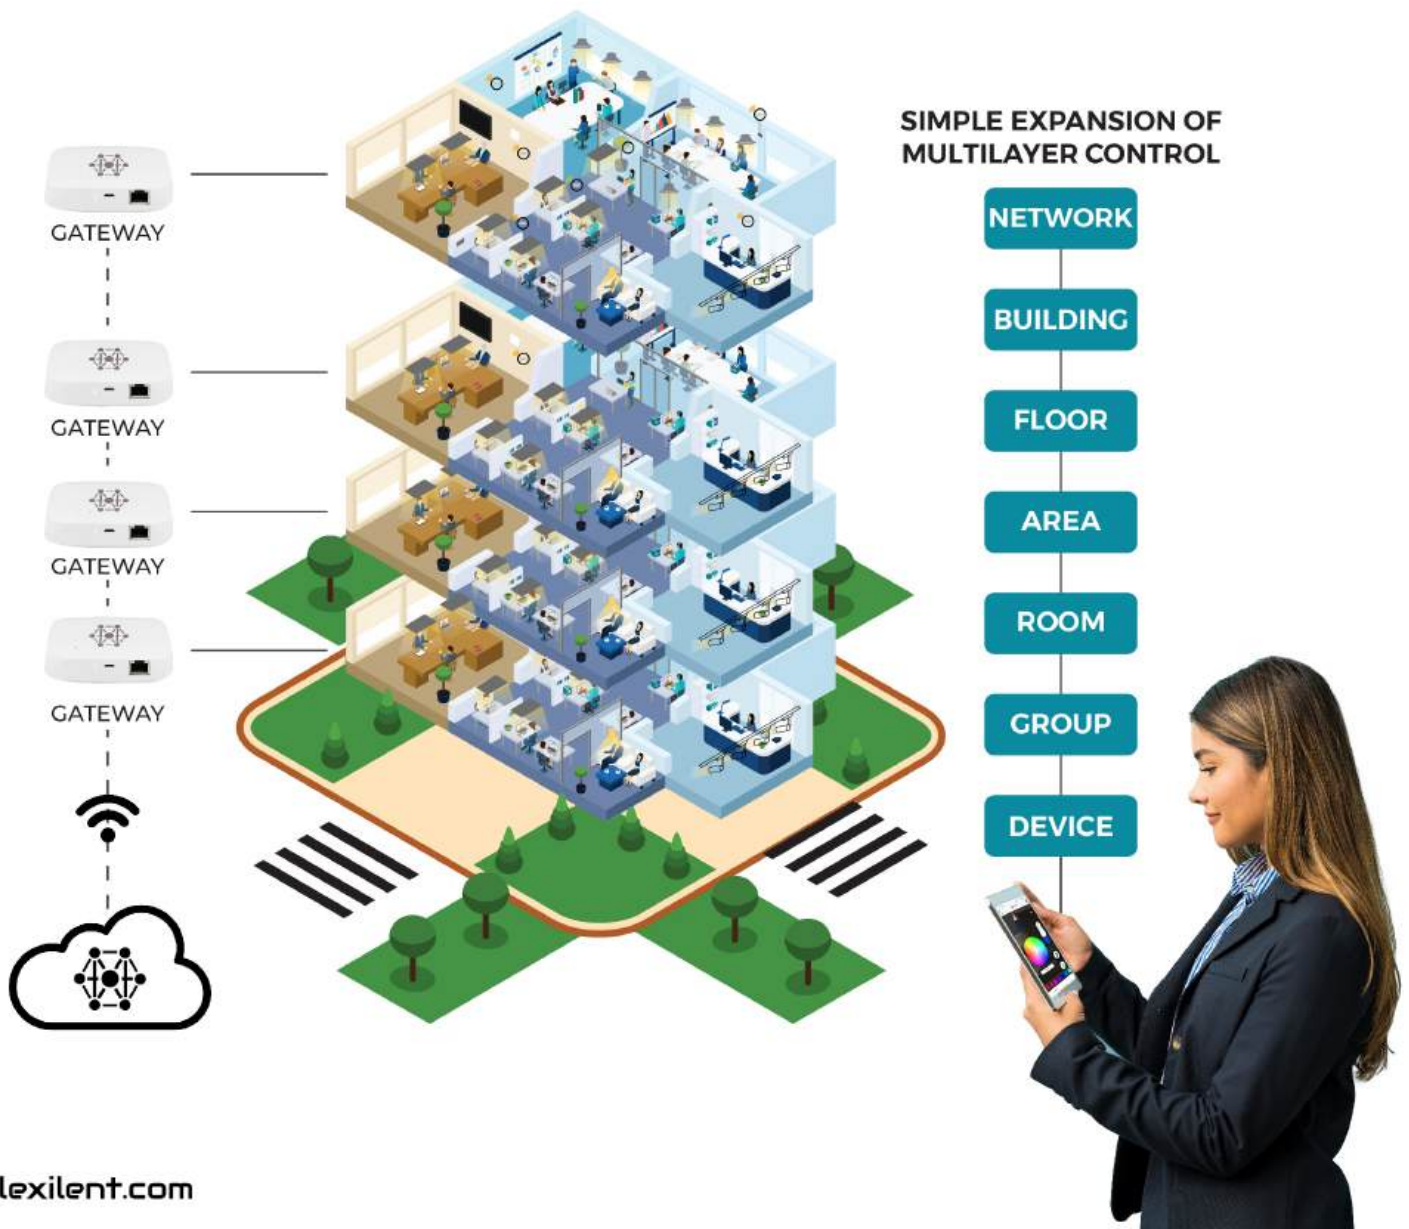

## Introducing the **Plexilent Gateway**

The Plexilent Gateway revolutionizes large-scale device control by creating a unified network for seamless connectivity across rooms, floors, and entire buildings. Its intelligent design enables effortless management of devices in complex environments, making it the ultimate solution for scalable and reliable IoT ecosystems.

Multi-Protocol  
Compatibility

Secure OTA  
Updates

Effortless Device  
Pairing

Scalable  
Connectivity

Energy-Efficient  
Design

Future-Ready  
Integration

## LARGE SCALE DEVICE CONTROL

## Control Your Devices, **Your Way**