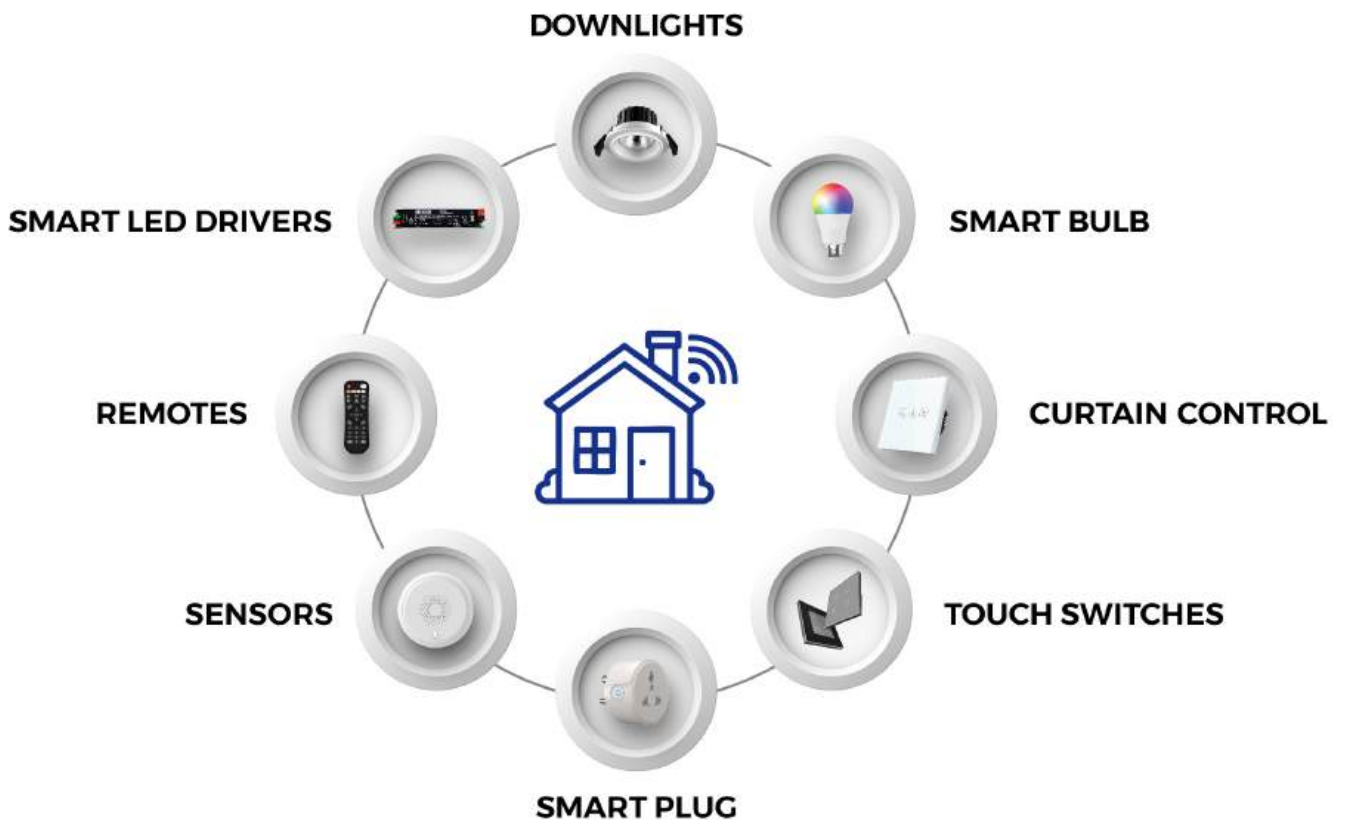

A **Unified Smart Ecosystem** Designed for Effortless Control.
Enhance Convenience, Efficiency, and Automation—**All in One Place!**